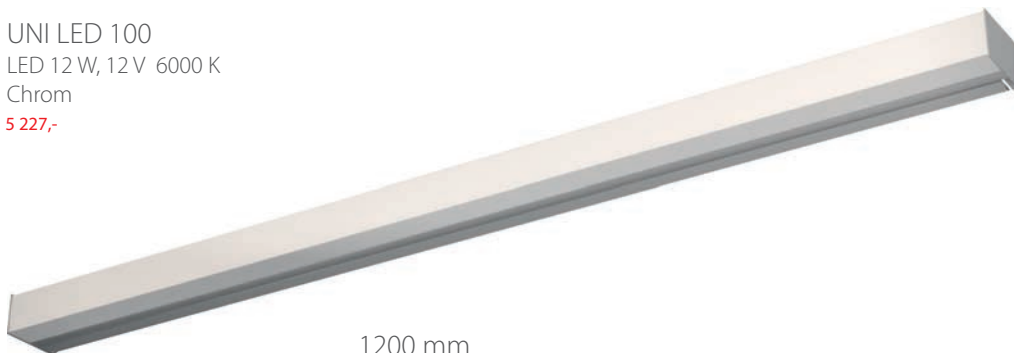

UNI LED 70  
LED 8 W, 12 V 6000 K  
Chrom  
4 296,-

800 mm

UNI LED 80  
LED 9 W, 12 V 6000 K  
Chrom  
4 949,-

900 mm

UNI LED 90  
LED 11 W, 12 V 6000 K  
Chrom  
5 046,-

1000 mm

UNI LED 100  
LED 12 W, 12 V 6000 K  
Chrom  
5 227,-