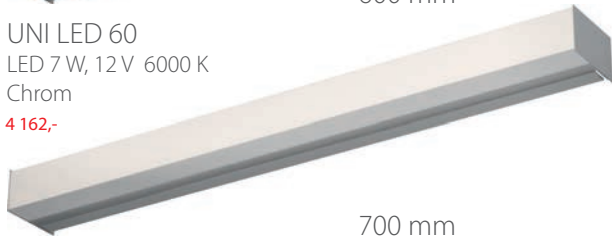

IZS 6-1

TIMO 3 W

POD 5 W

IKS 4-1

KARO

600 mm

UNI LED 60  
LED 7 W, 12 V 6000 K  
Chrom  
4 162,-

700 mm