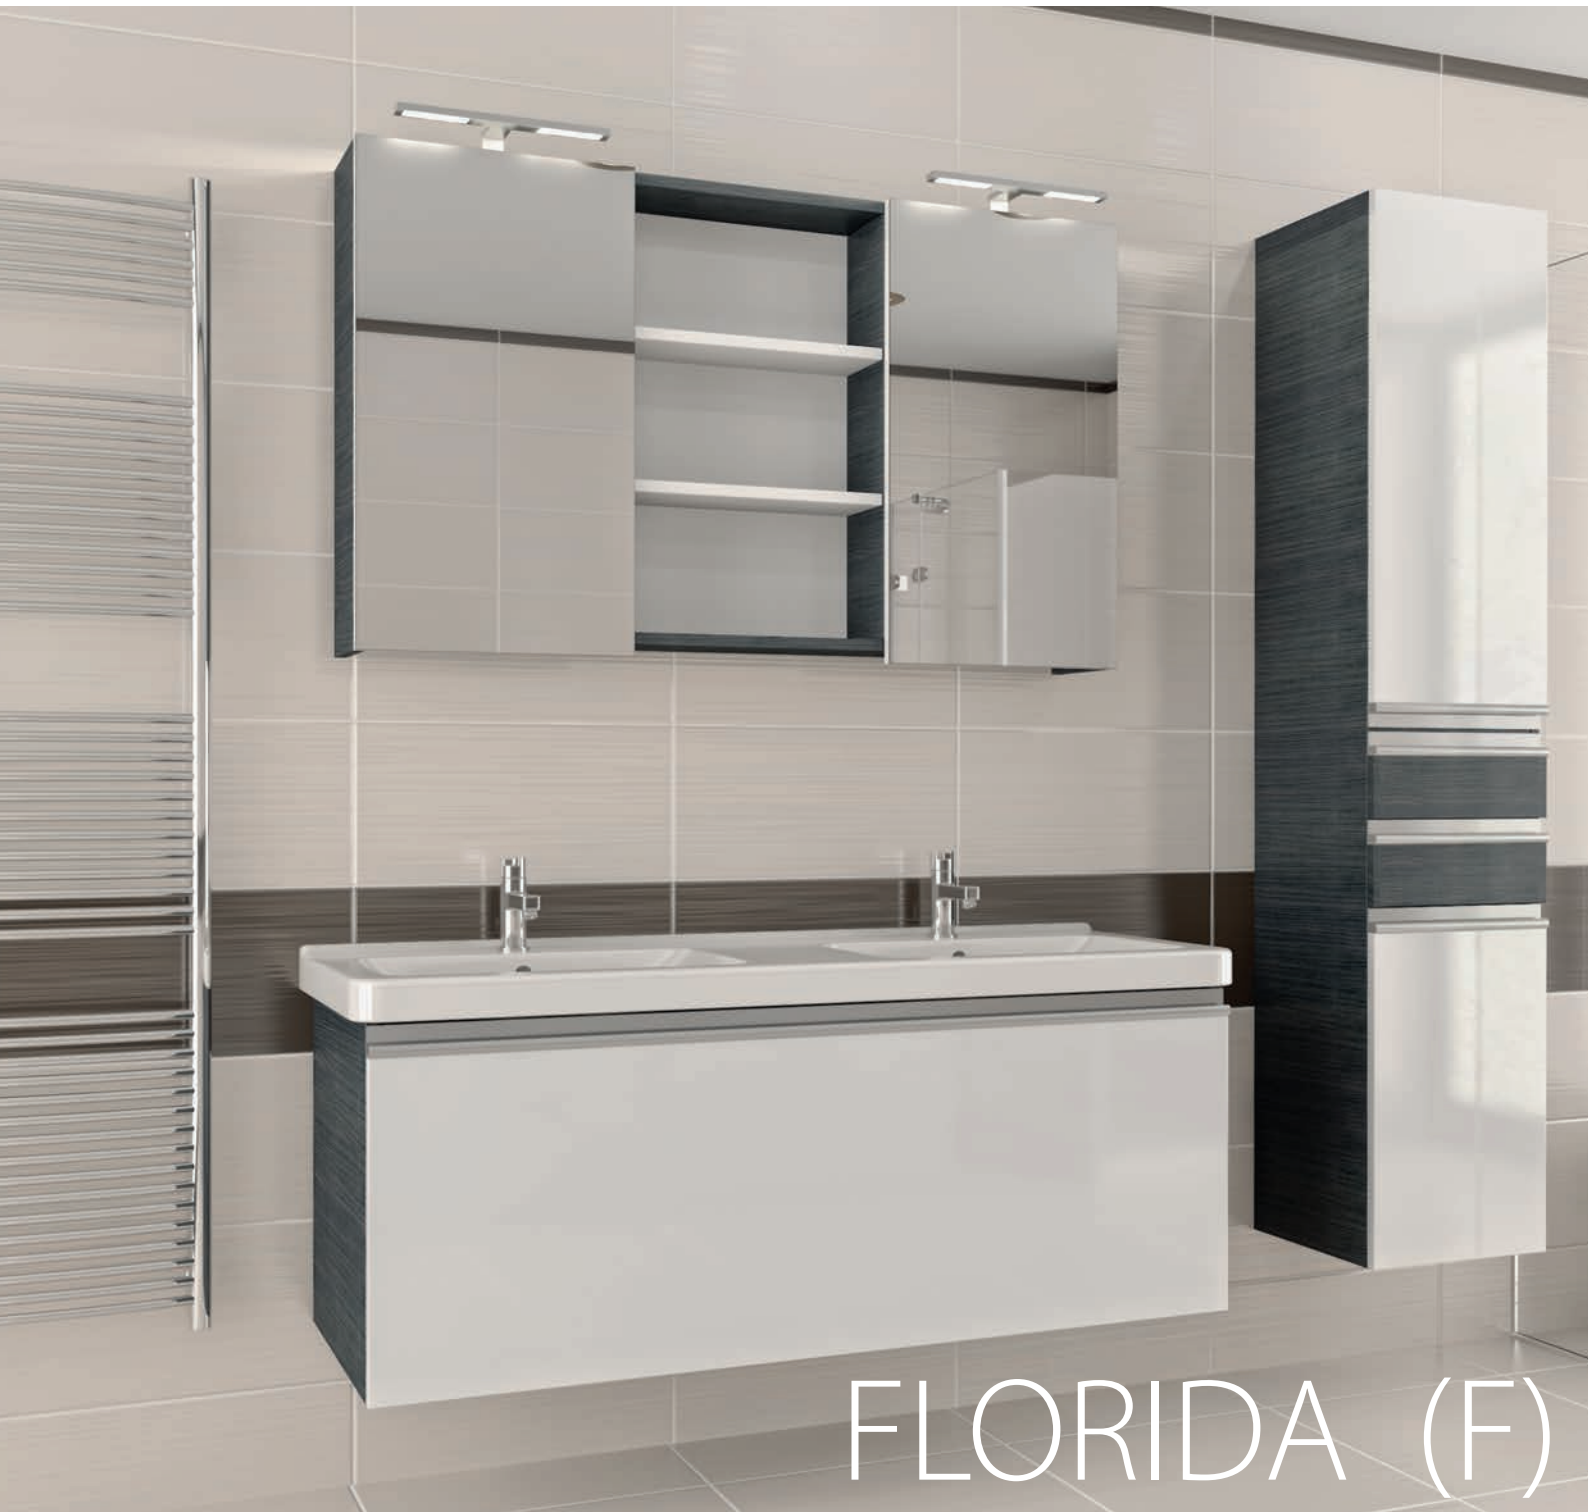

1200 mm

UNI LED 120  
LED 14 W, 12 V 6000 K  
Chrom  
5 748,-

UNI LED 60 + NY ZS

UNI LED 70 + NY ZS

UNI LED 80 + NY ZS

UNI LED 90 + NY ZS

UNI LED 100 + NY ZS

UNI LED 120 + NY ZS