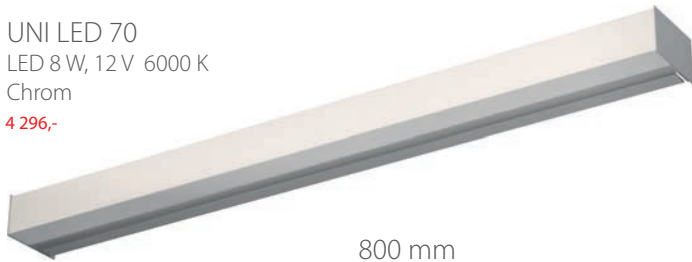

700 mm

UNI LED 70
LED 8 W, 12 V 6000 K
Chrom
4 296,-